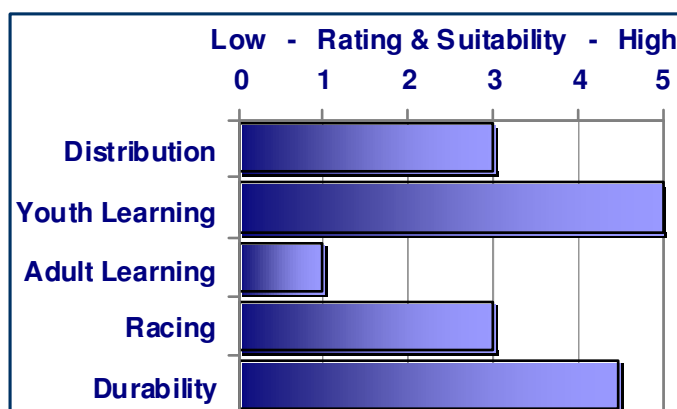

ISAF Learn to Sail Recommended Boat

Topaz Taz Race

The Topaz TAZ Class is the ideal introduction for young children to sailing.

The TAZ is suitable for one or two children and for a pupil and instructor.

key: adult youth

Technical Details:

Length – m	2.95
Beam – m	1.20
Hull weight - kg	40
Mainsail area – m ²	4.39
Jib area – m ²	1.00
Spinnaker area – m ²	n/a
Stayed rig	No
Trapeze	No
Hull construction	Rotomoulded Polyethylene
Safety features	Sealed mast, flotation in head of sail
Safety assessment	Conforms to EU Recreational Craft Directive 94/25/EC as amended by Directive 2003/33/EC